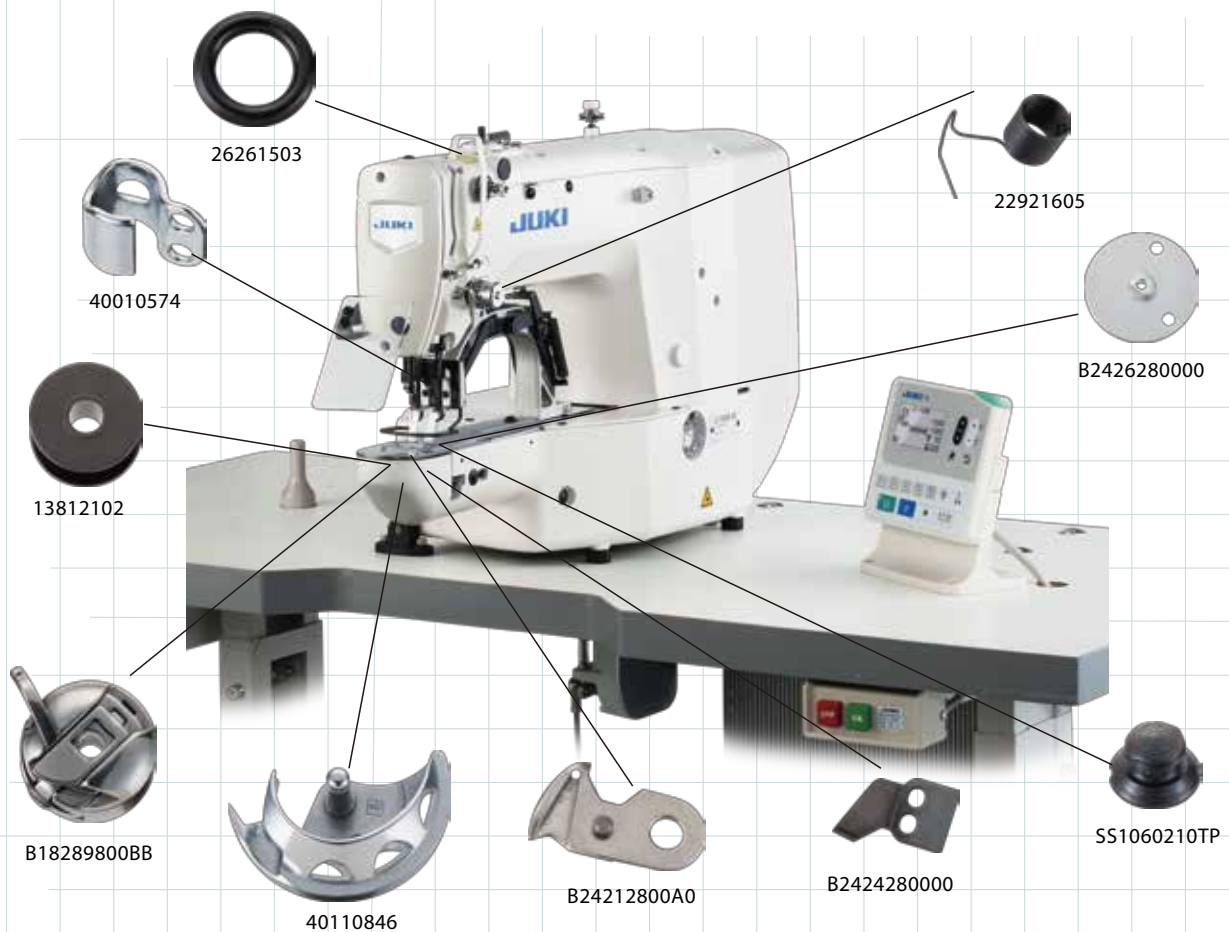

JUKI's Genuine Parts

LK-1900B

Kit P/N 40164796

LK-1900B	Description	Qty
26261503	BTW WHEEL RUBBER	1
40010574	THREAD GUIDE	1
B18289800BB	BOBBIN CASE ASM. (RACING PREVE)	1
13812102	BOBBIN	3
40110846	SHUTTLE	1
22921605	THREAD TAKE-UP SPRING	2
SS1060210TP	SCREW 3/32-56 L=2.2	1
B2426280000	NEEDLE HOLE GUIDE	1
B2424280000	FIXING KNIFE	2
B24212800A0	MOVING KNIFE ASM.	1